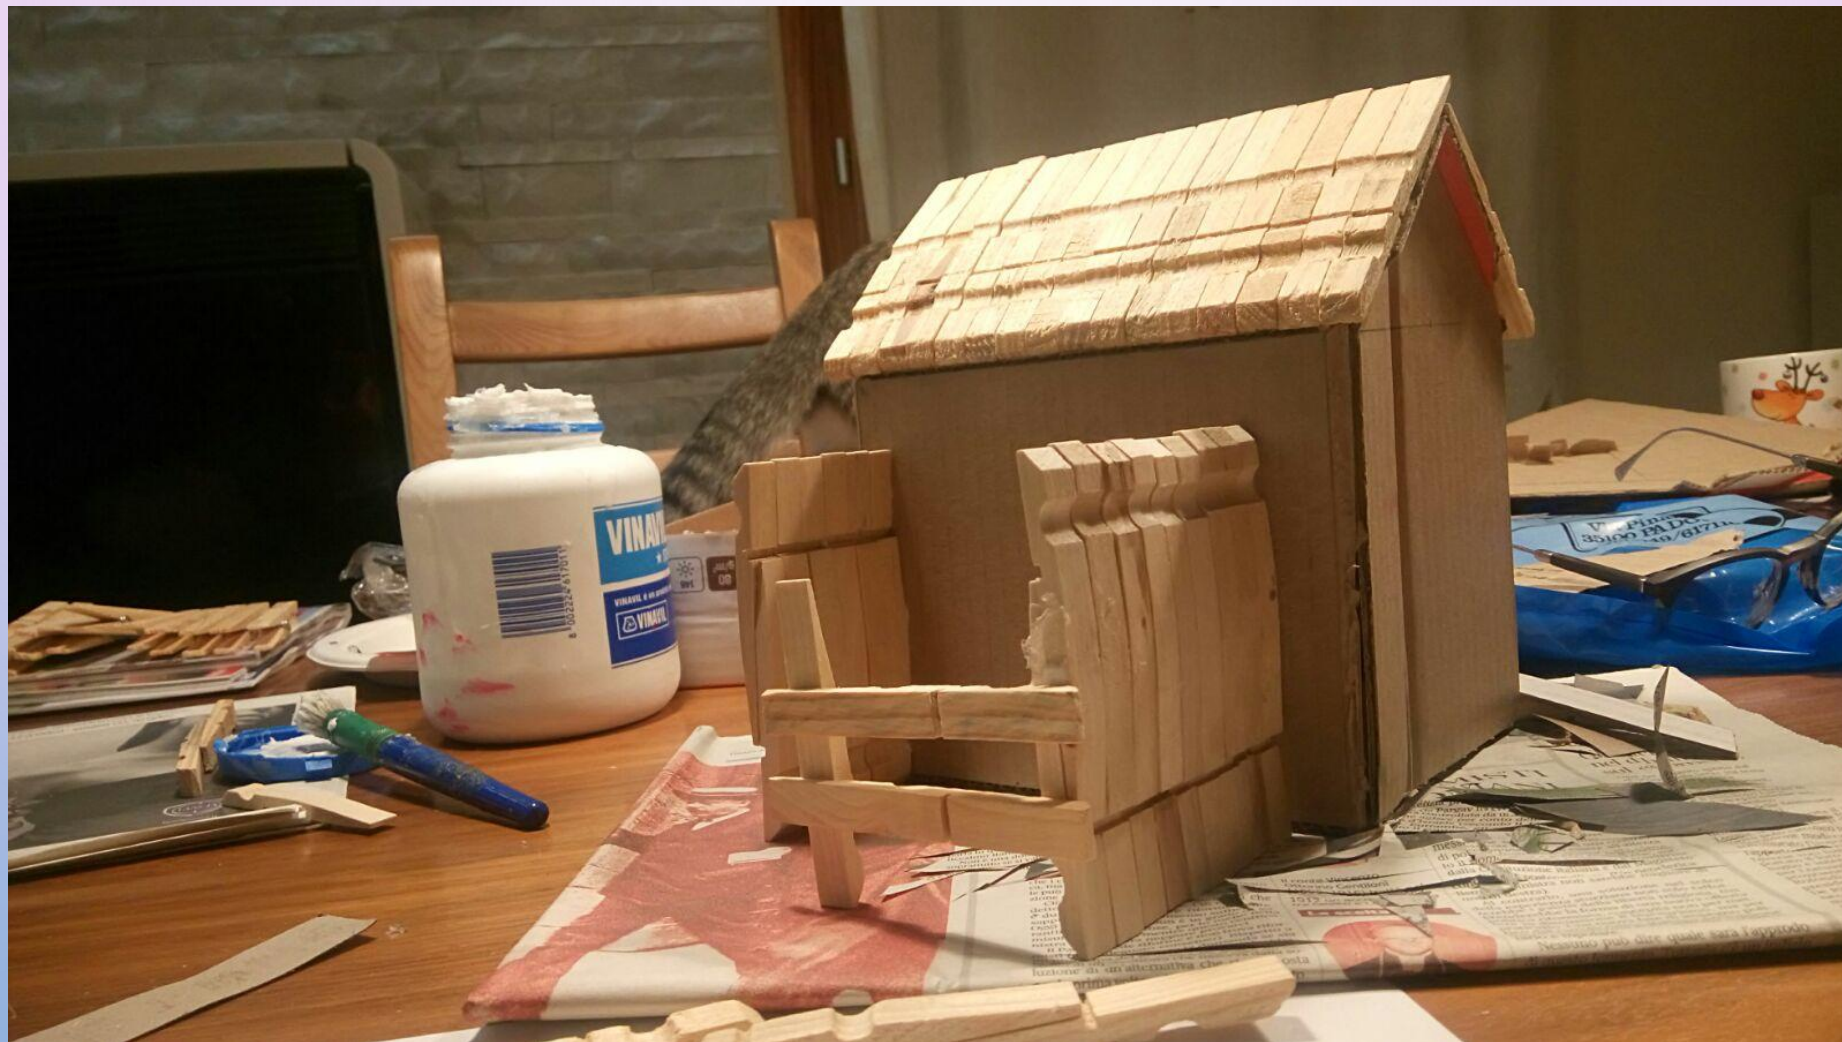

II DOMENICA: LA RACCOLTA... IL SALVADANAIO