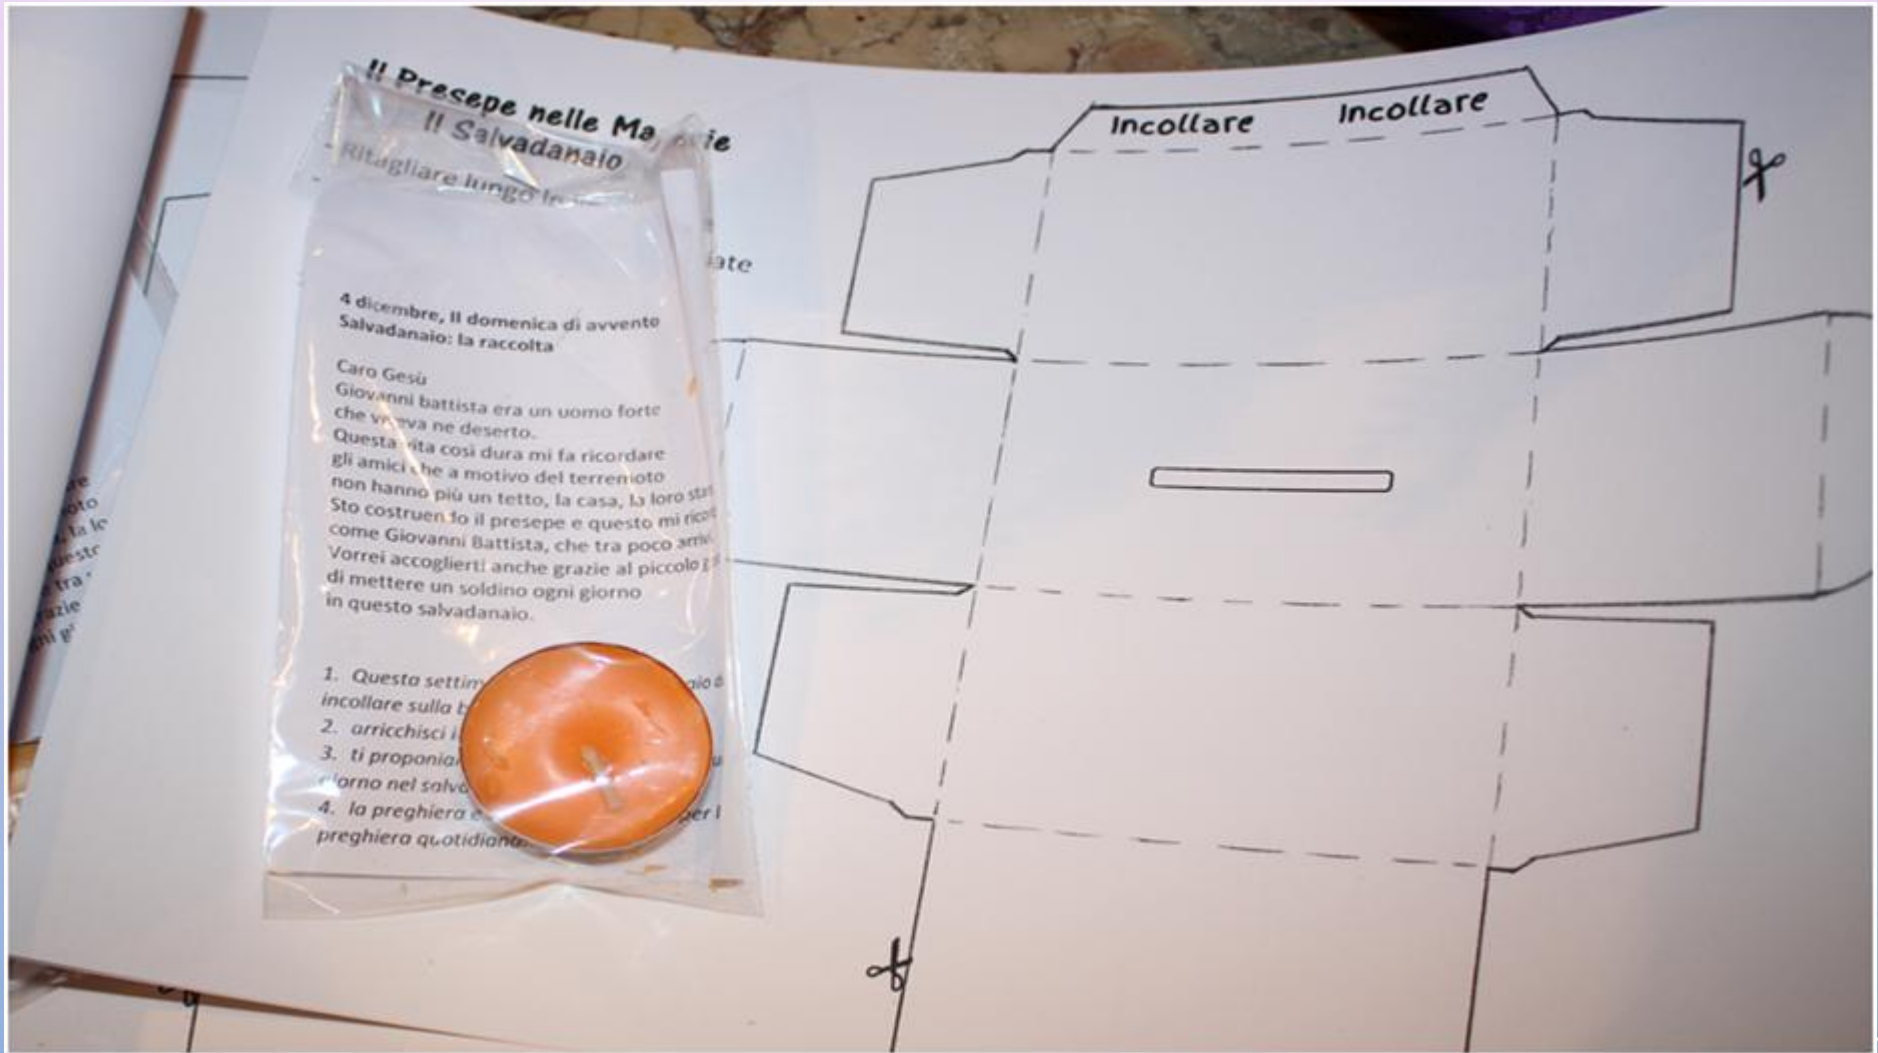

II DOMENICA: LA RACCOLTA... IL SALVADANAIO